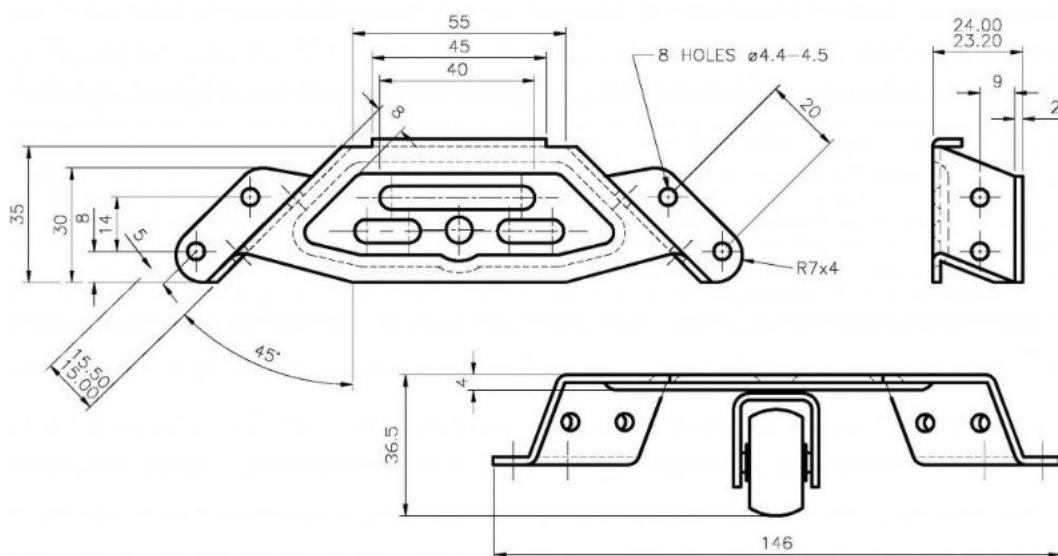

# PRODUCT SHEET

**Description:**

Corner Bracket Castor ø28mm, Black Wheel, PL.146x37mm, Zinc Plated, Mounting Height: 36mm, 35 Kg Load Capacity

**Item number:**

08.06.100-0

Units	Box	Carton	HS Code	Barcode
Pcs.	1	100	8302200090	
				5704866005913